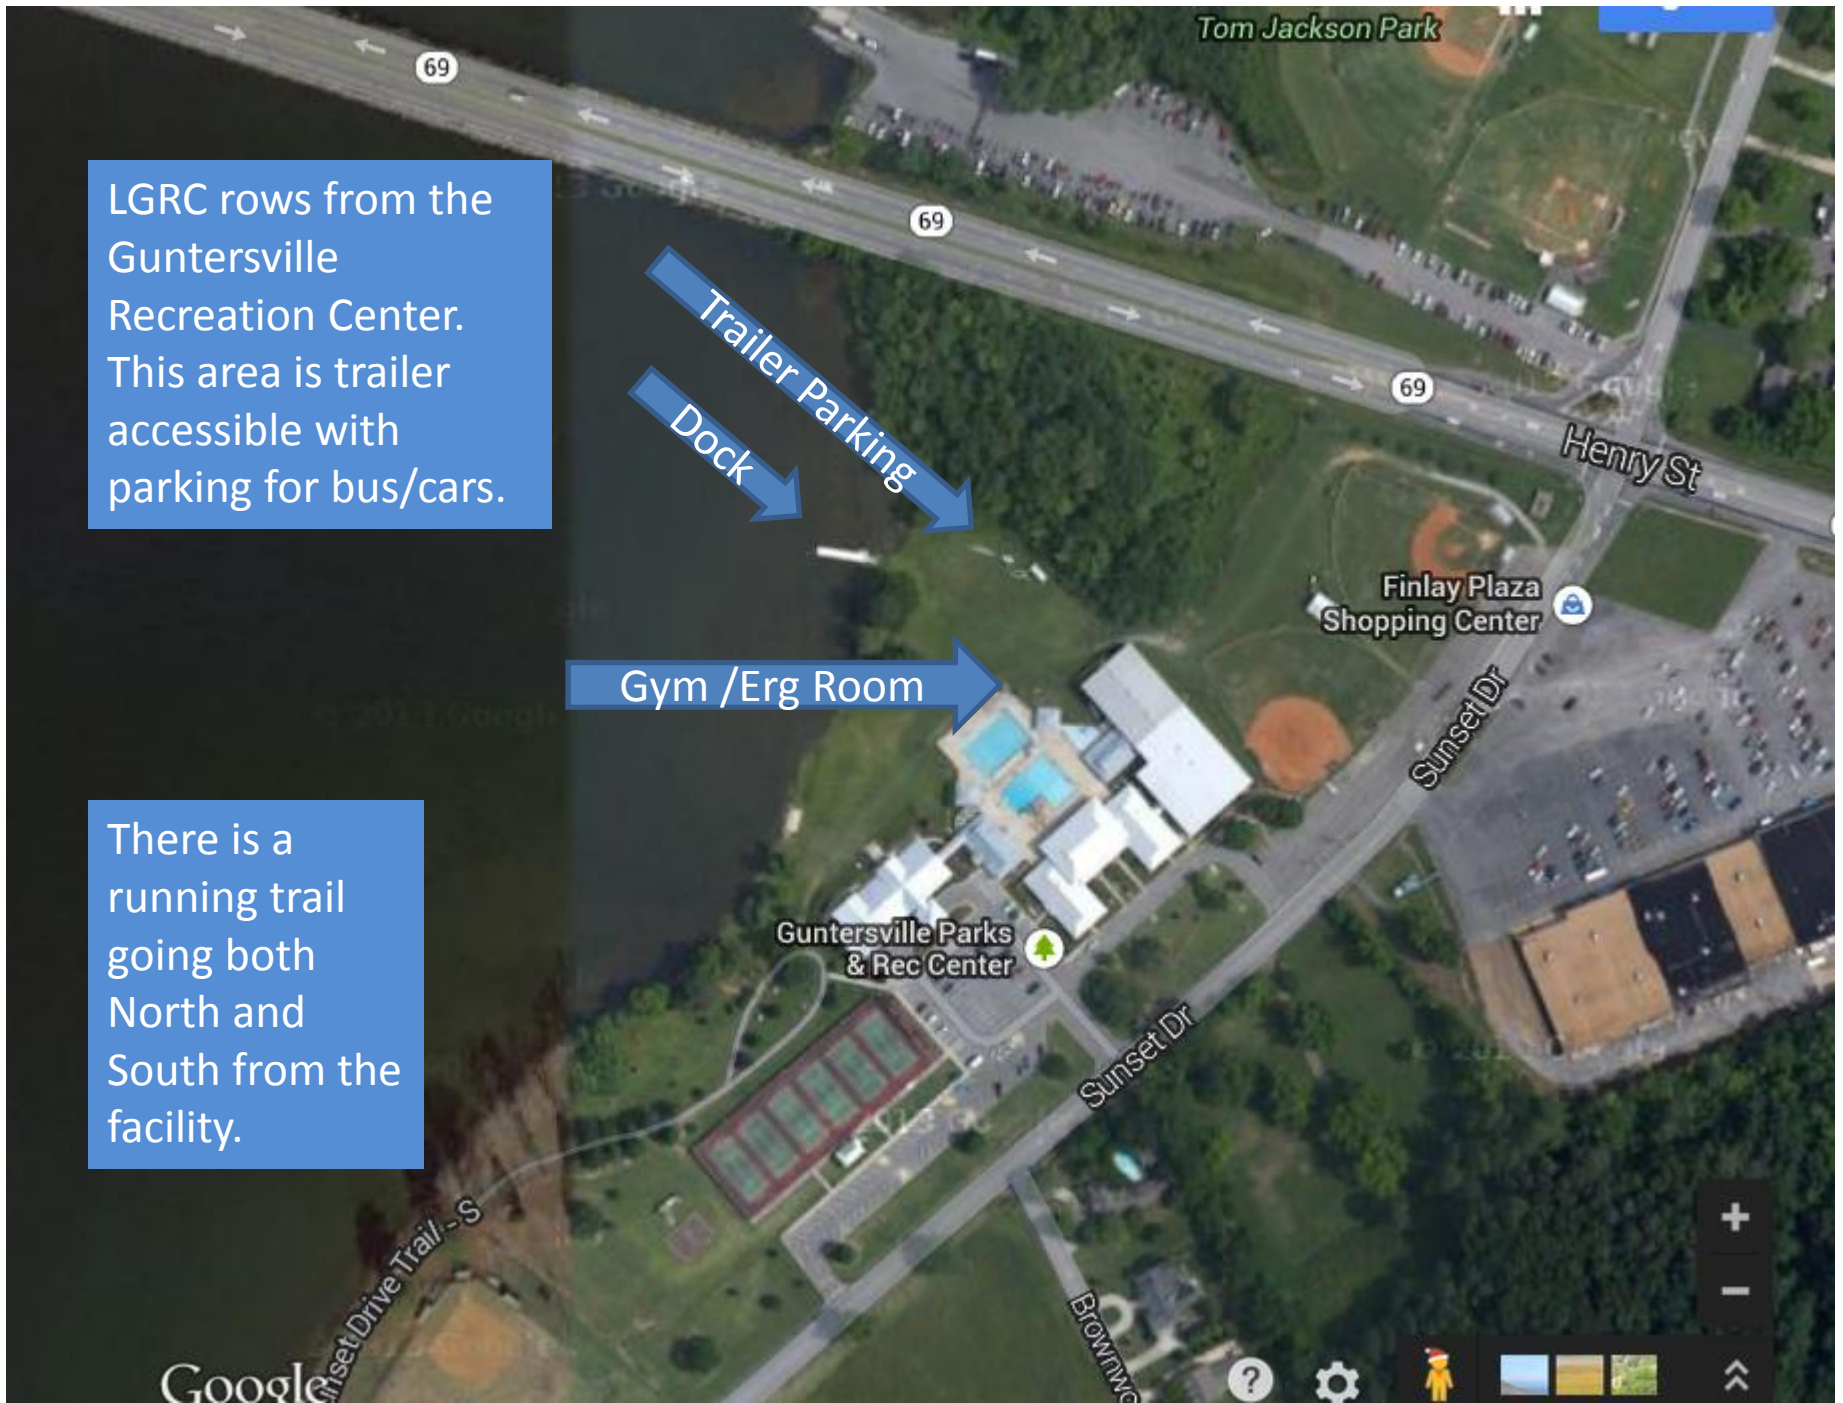

Guntersville is located at the southern most point of the Tennessee River.

- Just 45 min off I-59
- Or 1 hour off I-24
- Or 1 hour off I-65

Its Warmer In Guntersville!

March 3-9, 2013
(accuweather.com)

	Sun	Mon	Tues	Wed	Thru	Fri	Sat
Guntersville	45/27	61/25	64/36	45/29	56/28	63/29	66/36
Oak Ridge	37/26	50/20	50/34	35/30	38/33	52/28	63/32
Lake Lanier	41/27	57/25	64/38	39/30	57/29	63/31	60/40

Lake Guntersville Rowing - Miles of Water

Lake Guntersville Rowing Club Water - Distances

LGRC rows from the Guntersville Recreation Center. This area is trailer accessible with parking for bus/cars.

Trailer Parking
Dock

Gym /Erg Room

There is a running trail going both North and South from the facility.

Lodging

- 1-Hampton Inn
- 2-Wyndham Gardens
- 3-Gsv State Park
- 4-Super 8
- 5-Days Inn
- 6-Microtel (Albertville)
- 7-Jameson Inn (Arab)