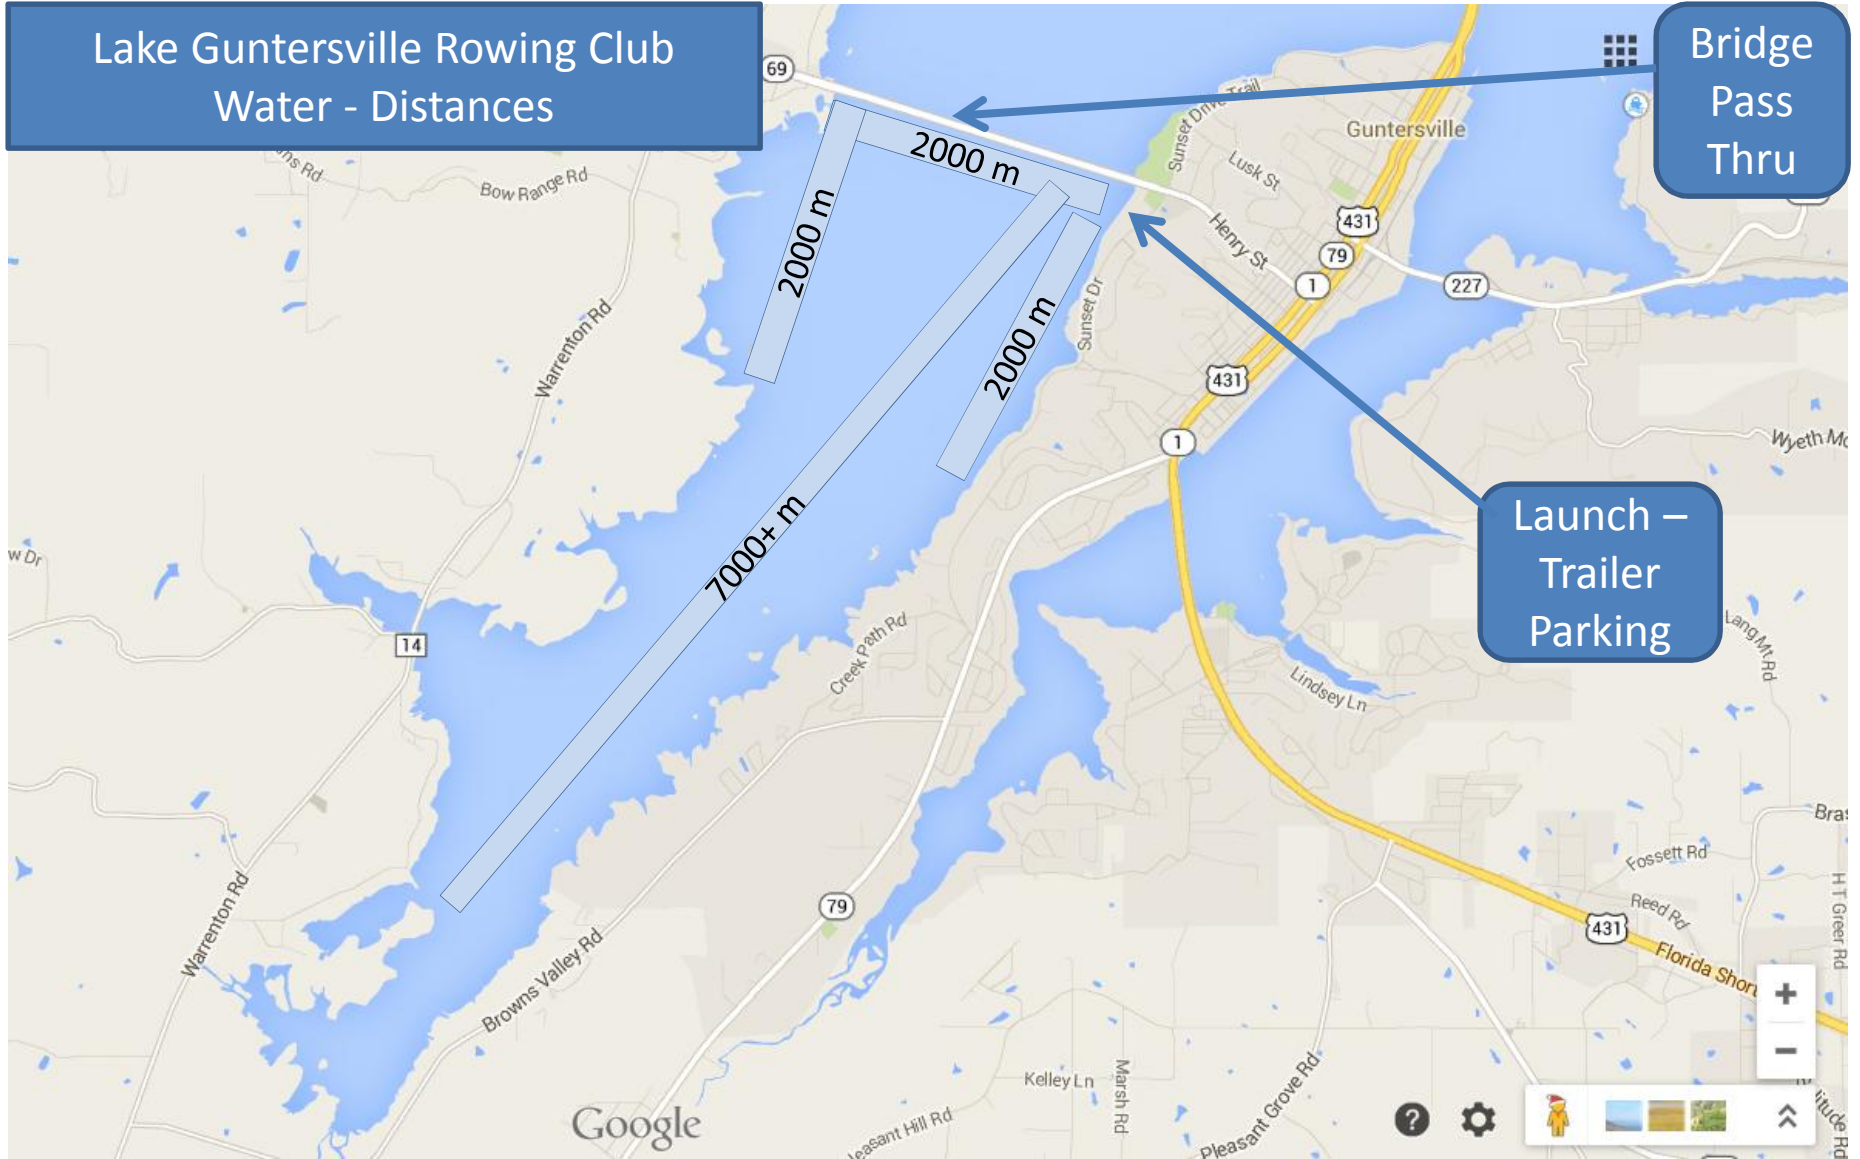

Guntersville is located at the southern most point of the Tennessee River.

- Just 45 min off I-59
- Or 1 hour off I-24
- Or 1 hour off I-65

Its Warmer In Guntersville!

March 3-9, 2013
(accuweather.com)

	Sun	Mon	Tues	Wed	Thru	Fri	Sat
Guntersville	45/27	61/25	64/36	45/29	56/28	63/29	66/36
Oak Ridge	37/26	50/20	50/34	35/30	38/33	52/28	63/32
Lake Lanier	41/27	57/25	64/38	39/30	57/29	63/31	60/40

Lake Guntersville Rowing - Miles of Water

Lake Guntersville Rowing Club Water - Distances

LGRC rows from the Guntersville Recreation Center. This area is trailer accessible with parking for bus/cars.

Trailer Parking
Dock

Gym /Erg Room

There is a running trail going both North and South from the facility.

Lodging

- 1-Hampton Inn
- 2-Wyndham Gardens
- 3-Gsv State Park
- 4-Super 8
- 5-Days Inn
- 6-Microtel (Albertville)
- 7-Jameson Inn (Arab)