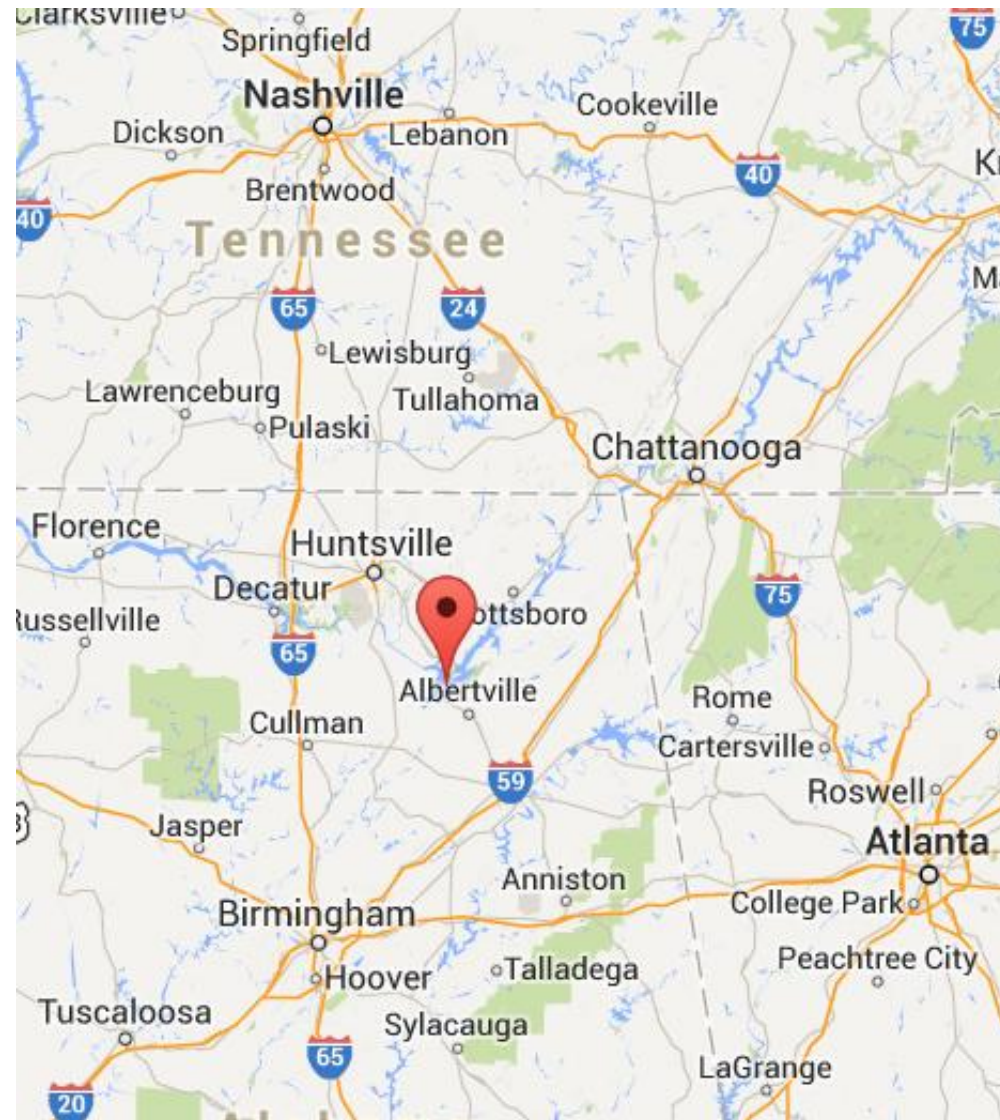

Guntersville is located at the southern most point of the Tennessee River.

- Just 45 min off I-59
- Or 1 hour off I-24
- Or 1 hour off I-65

Its Warmer In Guntersville!

March 3-9, 2013
(accuweather.com)

	Sun	Mon	Tues	Wed	Thru	Fri	Sat
Guntersville	45/27	61/25	64/36	45/29	56/28	63/29	66/36
Oak Ridge	37/26	50/20	50/34	35/30	38/33	52/28	63/32
Lake Lanier	41/27	57/25	64/38	39/30	57/29	63/31	60/40